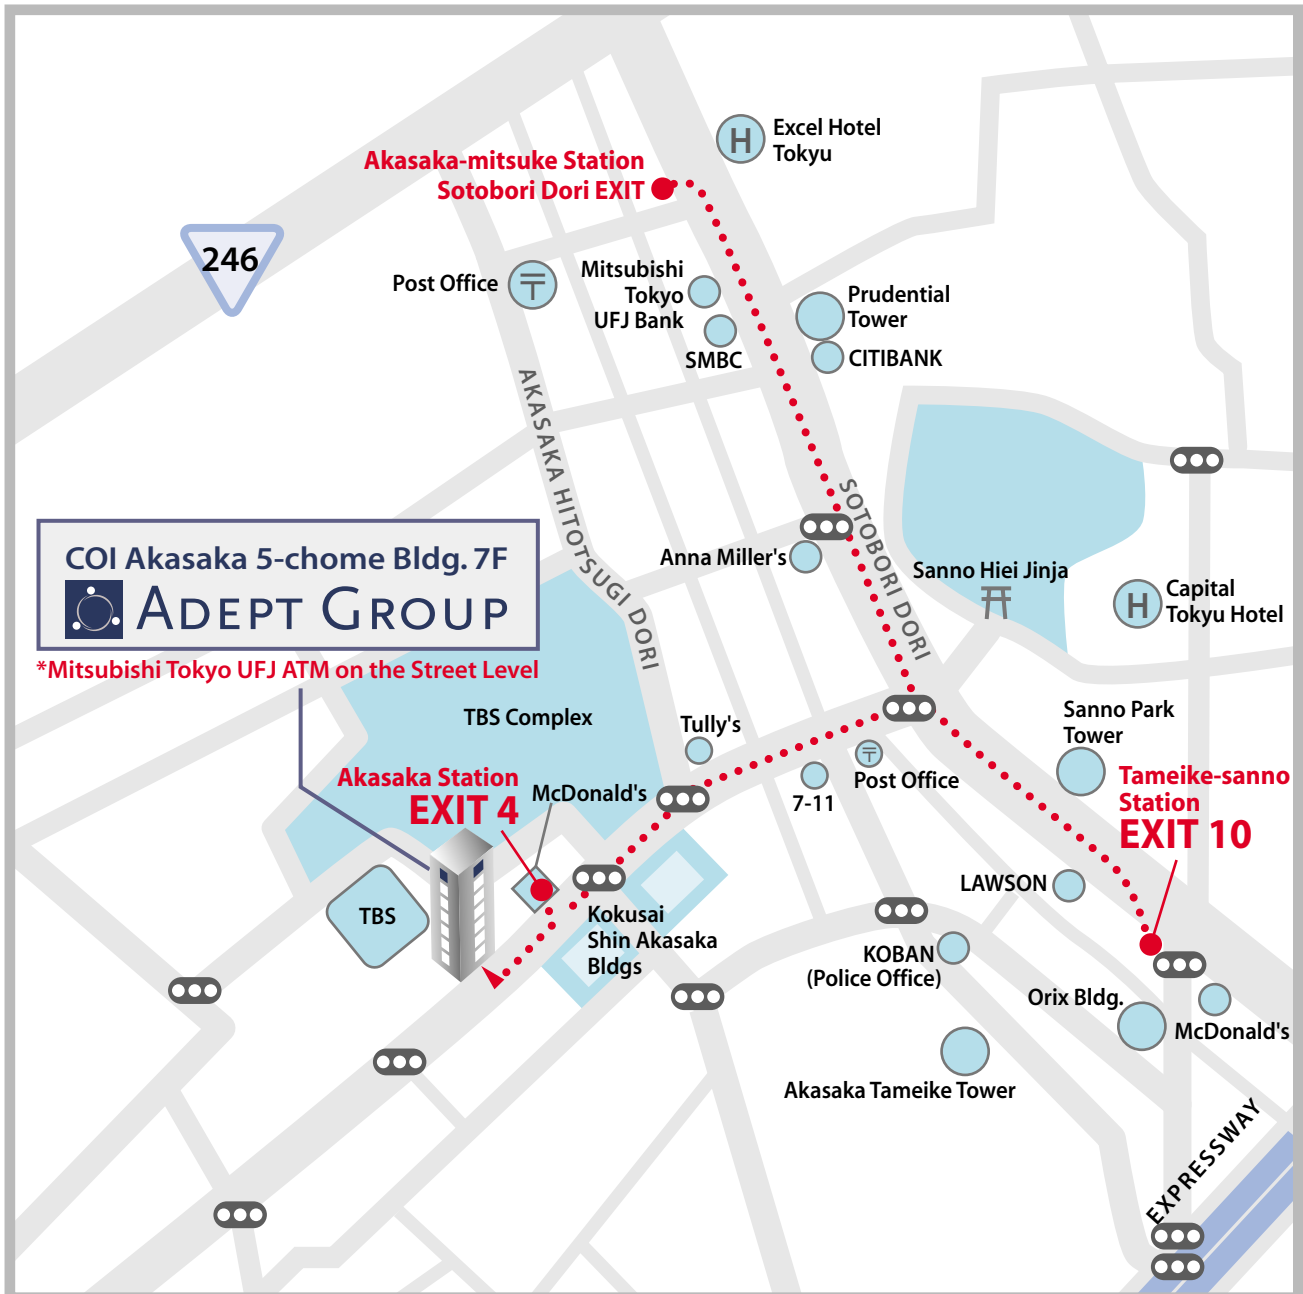

ADEPT GROUP

Adept Group Inc.

COI Akasaka 5-chome Building 7F, 5-4-9, Akasaka, Minato-ku, Tokyo Japan 107-0052

Tel: +81-(0)3-5549-9525 Fax: +81-(0)3-3589-8509

Directions:

From Akasaka Station (Chiyoda Line) **Exit 4** - 1 minute walk.

From Tameike-sanno Station (Namboku Line & Ginza Line) **Exit 10** - 10 minute walk.

From Akasaka Mitsuke Station (Marunouchi Line & Ginza Line) **Sotoboridori Exit** - 10 minute walk.